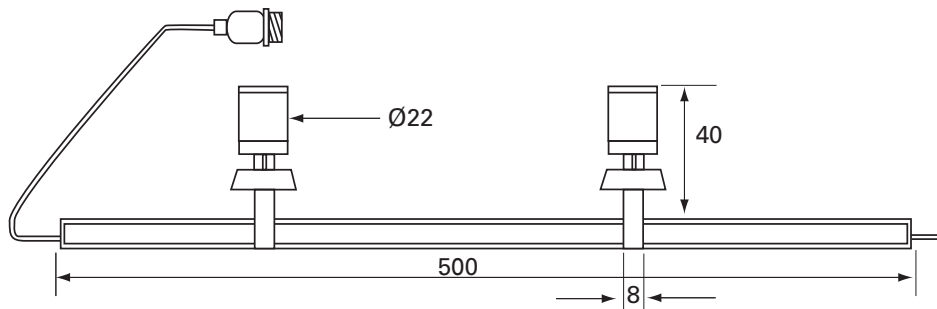

#### Part No. 0-668-48

Slim 12 volt LED awning lamp, 30 bright white LED's, surface mount or clip on mounting for 20mm dia tube. Sealed in aluminium housing, 2.8m extension lead with in-line switch and cigarette lighter plug. Can be daisy chained to additional units. I 500 x w 17 x h 10mm CE approved.

#### Specification

Type	LED awning lamp
Voltage	12 volt dc
Current (12v)	0.55 amp
LED	30 white LED's
Illumination	960 lux at 30cm
Lumens	480
Housing	Aluminum
Protection	IP65
Weight	400g
Dimensions	see diagram
Compliance	CE